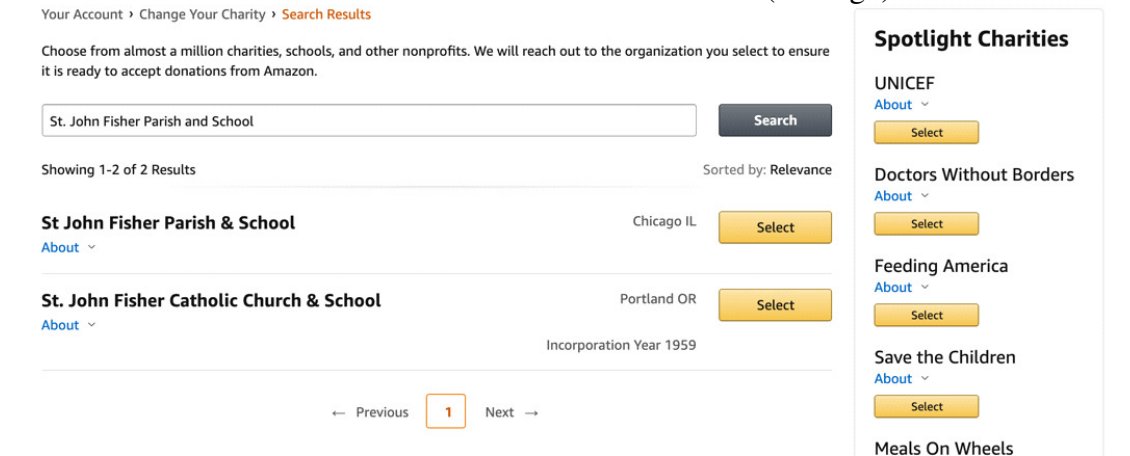

3. Click 'select' to choose St. John Fisher Parish & School (Chicago)